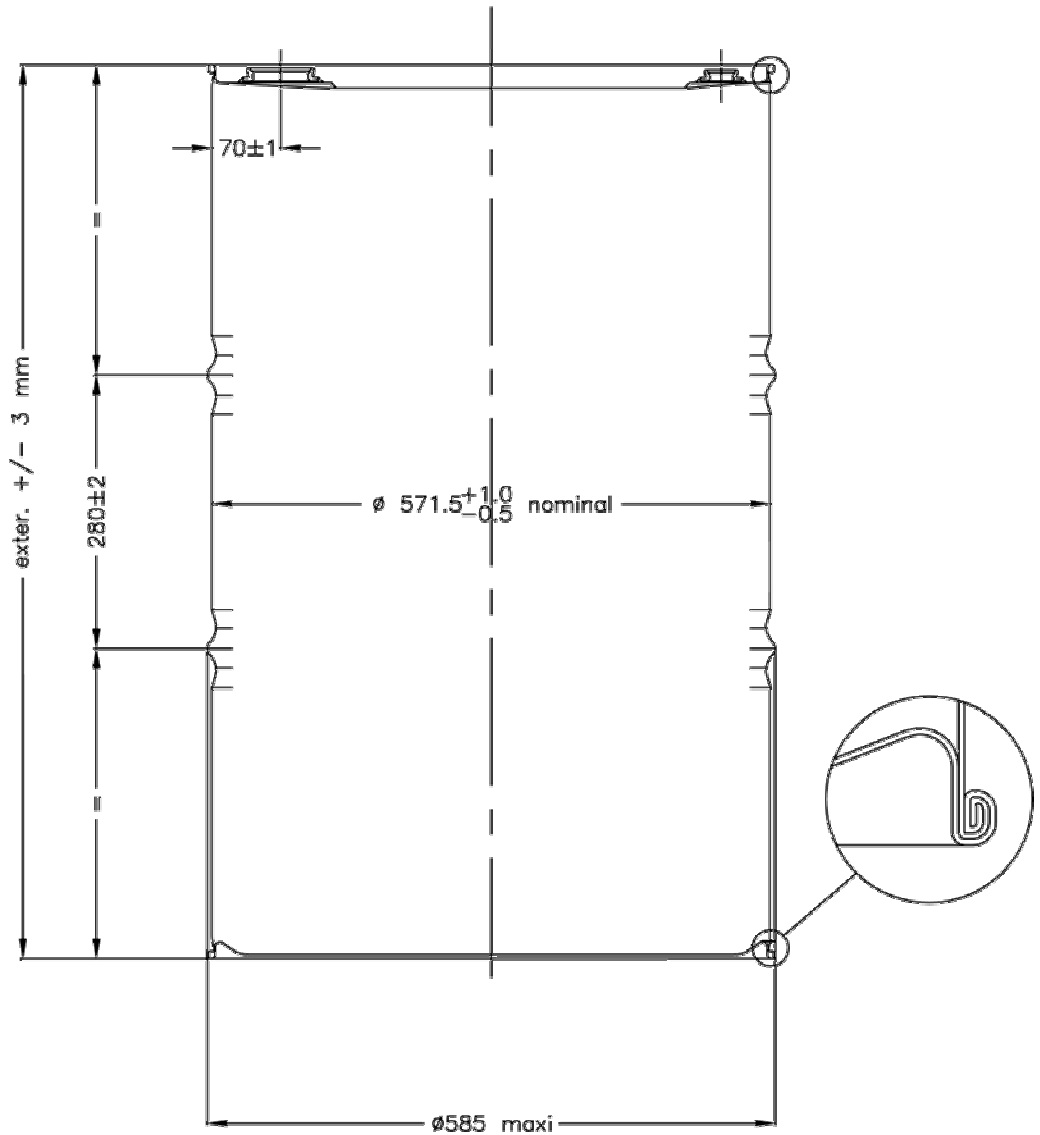

DRUMNET® Tight Head Drum

Shape : 2 beads W + corrugations

This drawing is not contractual, for more details, please check with your local Drumnet® contact. This drawing is property of Drumnet® and can not be reproduced.

Global support from a local source.

DRUMNET® Tight Head Drum

Shape : 2 beads W

This drawing is not contractual, for more details, please check with your local Drumnet® contact. This drawing is property of Drumnet® and can not be reproduced.