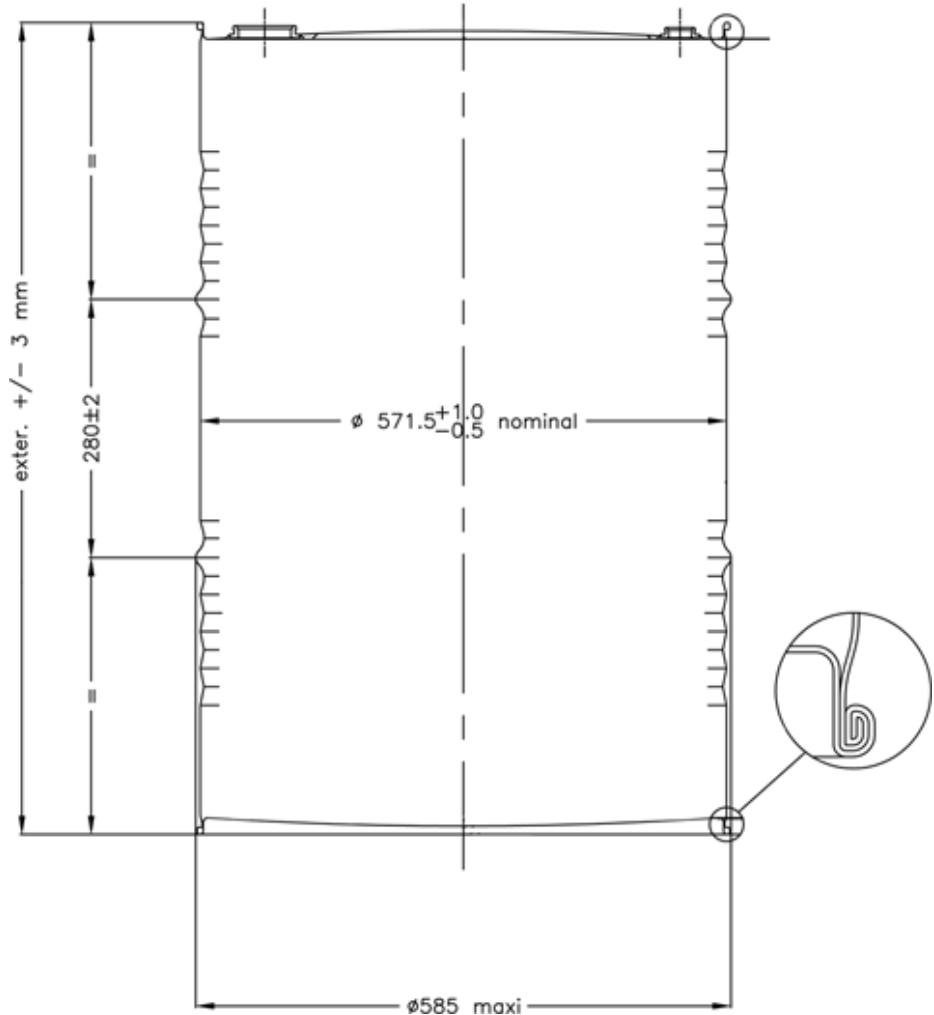

DRUMNET® Tight Head Drum

Shape : 2 beads W + corrugations

This drawing is not contractual, for more details, please check with your local Drumnet® contact. This drawing is property of Drumnet® and can not be reproduced.

Global support from a local source.

DRUMNET® Tight Head Drum

Shape : 2 beads W

This drawing is not contractual, for more details, please check with your local Drumnet® contact. This drawing is property of Drumnet® and can not be reproduced.